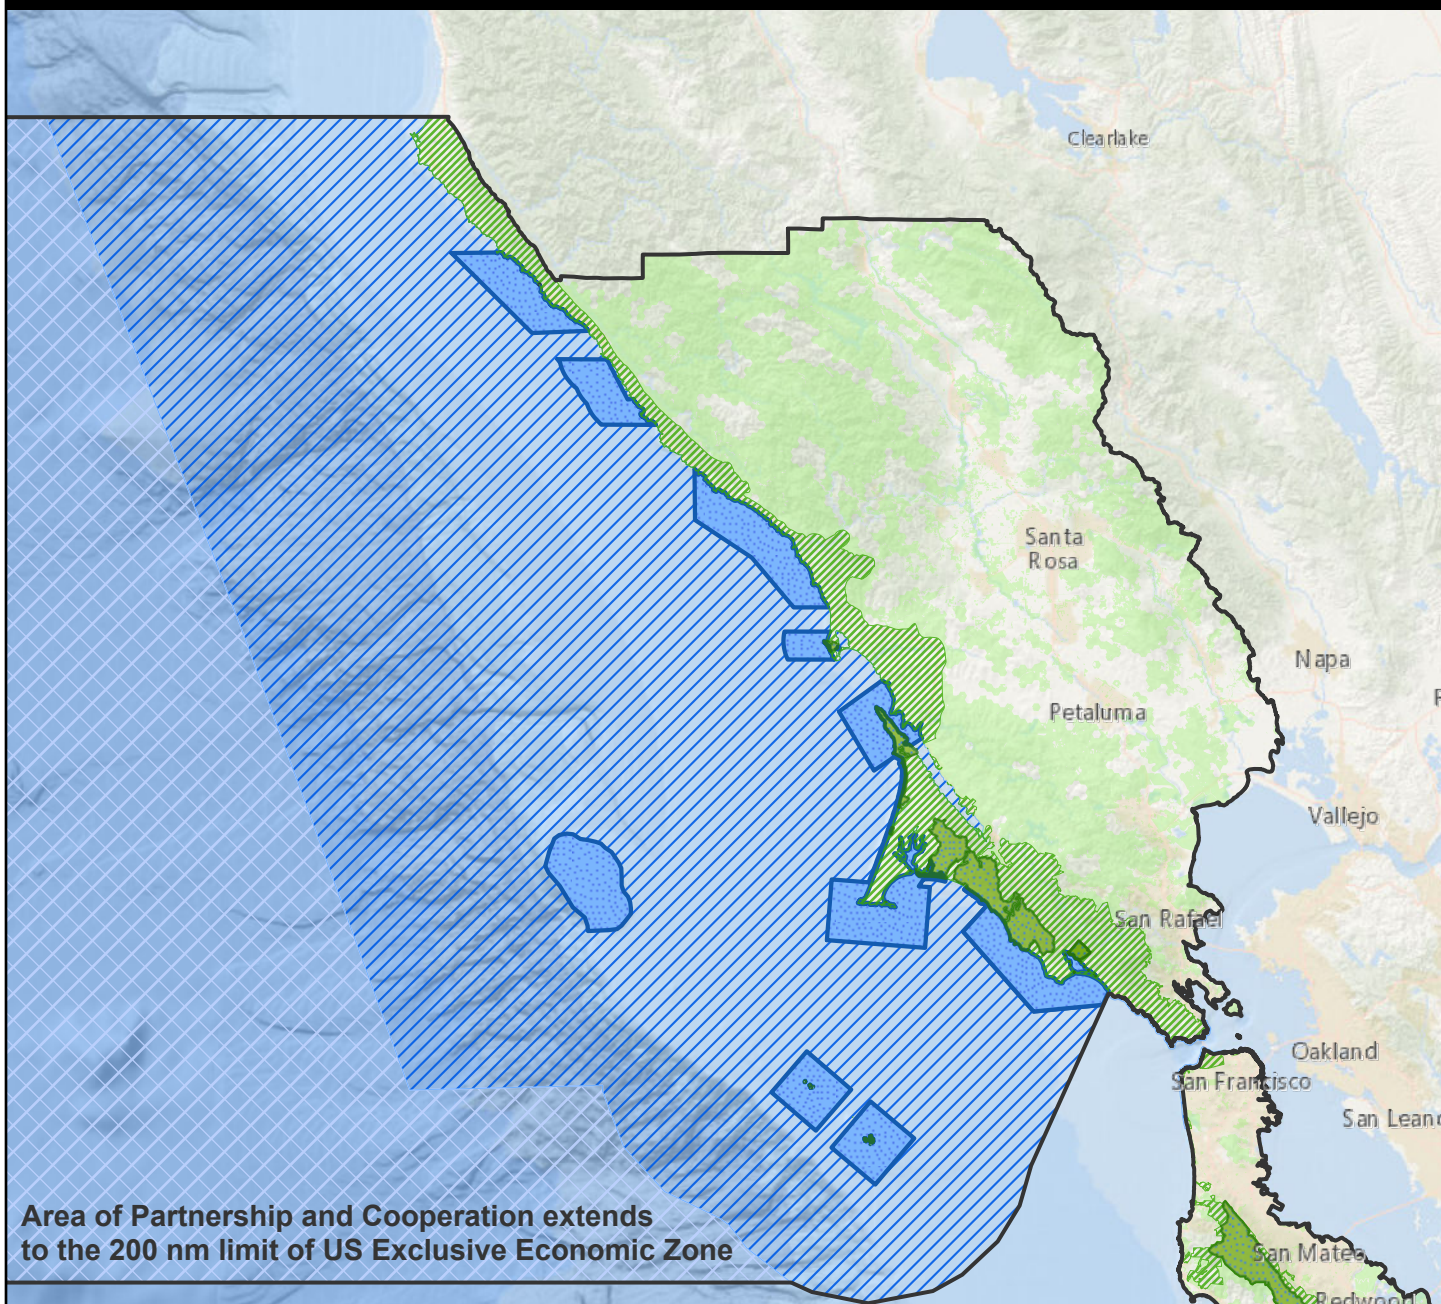

Golden Gate Biosphere 2016 Zonation

UNESCO
MAB Programme

Area of Partnership and Cooperation extends to the 200 nm limit of US Exclusive Economic Zone

Zones - Marine

-  Protected Area (93,667 ha)
-  Managed Use Area (1,085,880 ha)
-  Area of Partnership and Cooperation (5,637,130 ha)

Zones - Terrestrial

-  Protected Area (18,092 ha)
-  Managed Use Area (88,451 ha)
-  Area of Partnership and Cooperation (322,419 ha)

 Biosphere Boundary